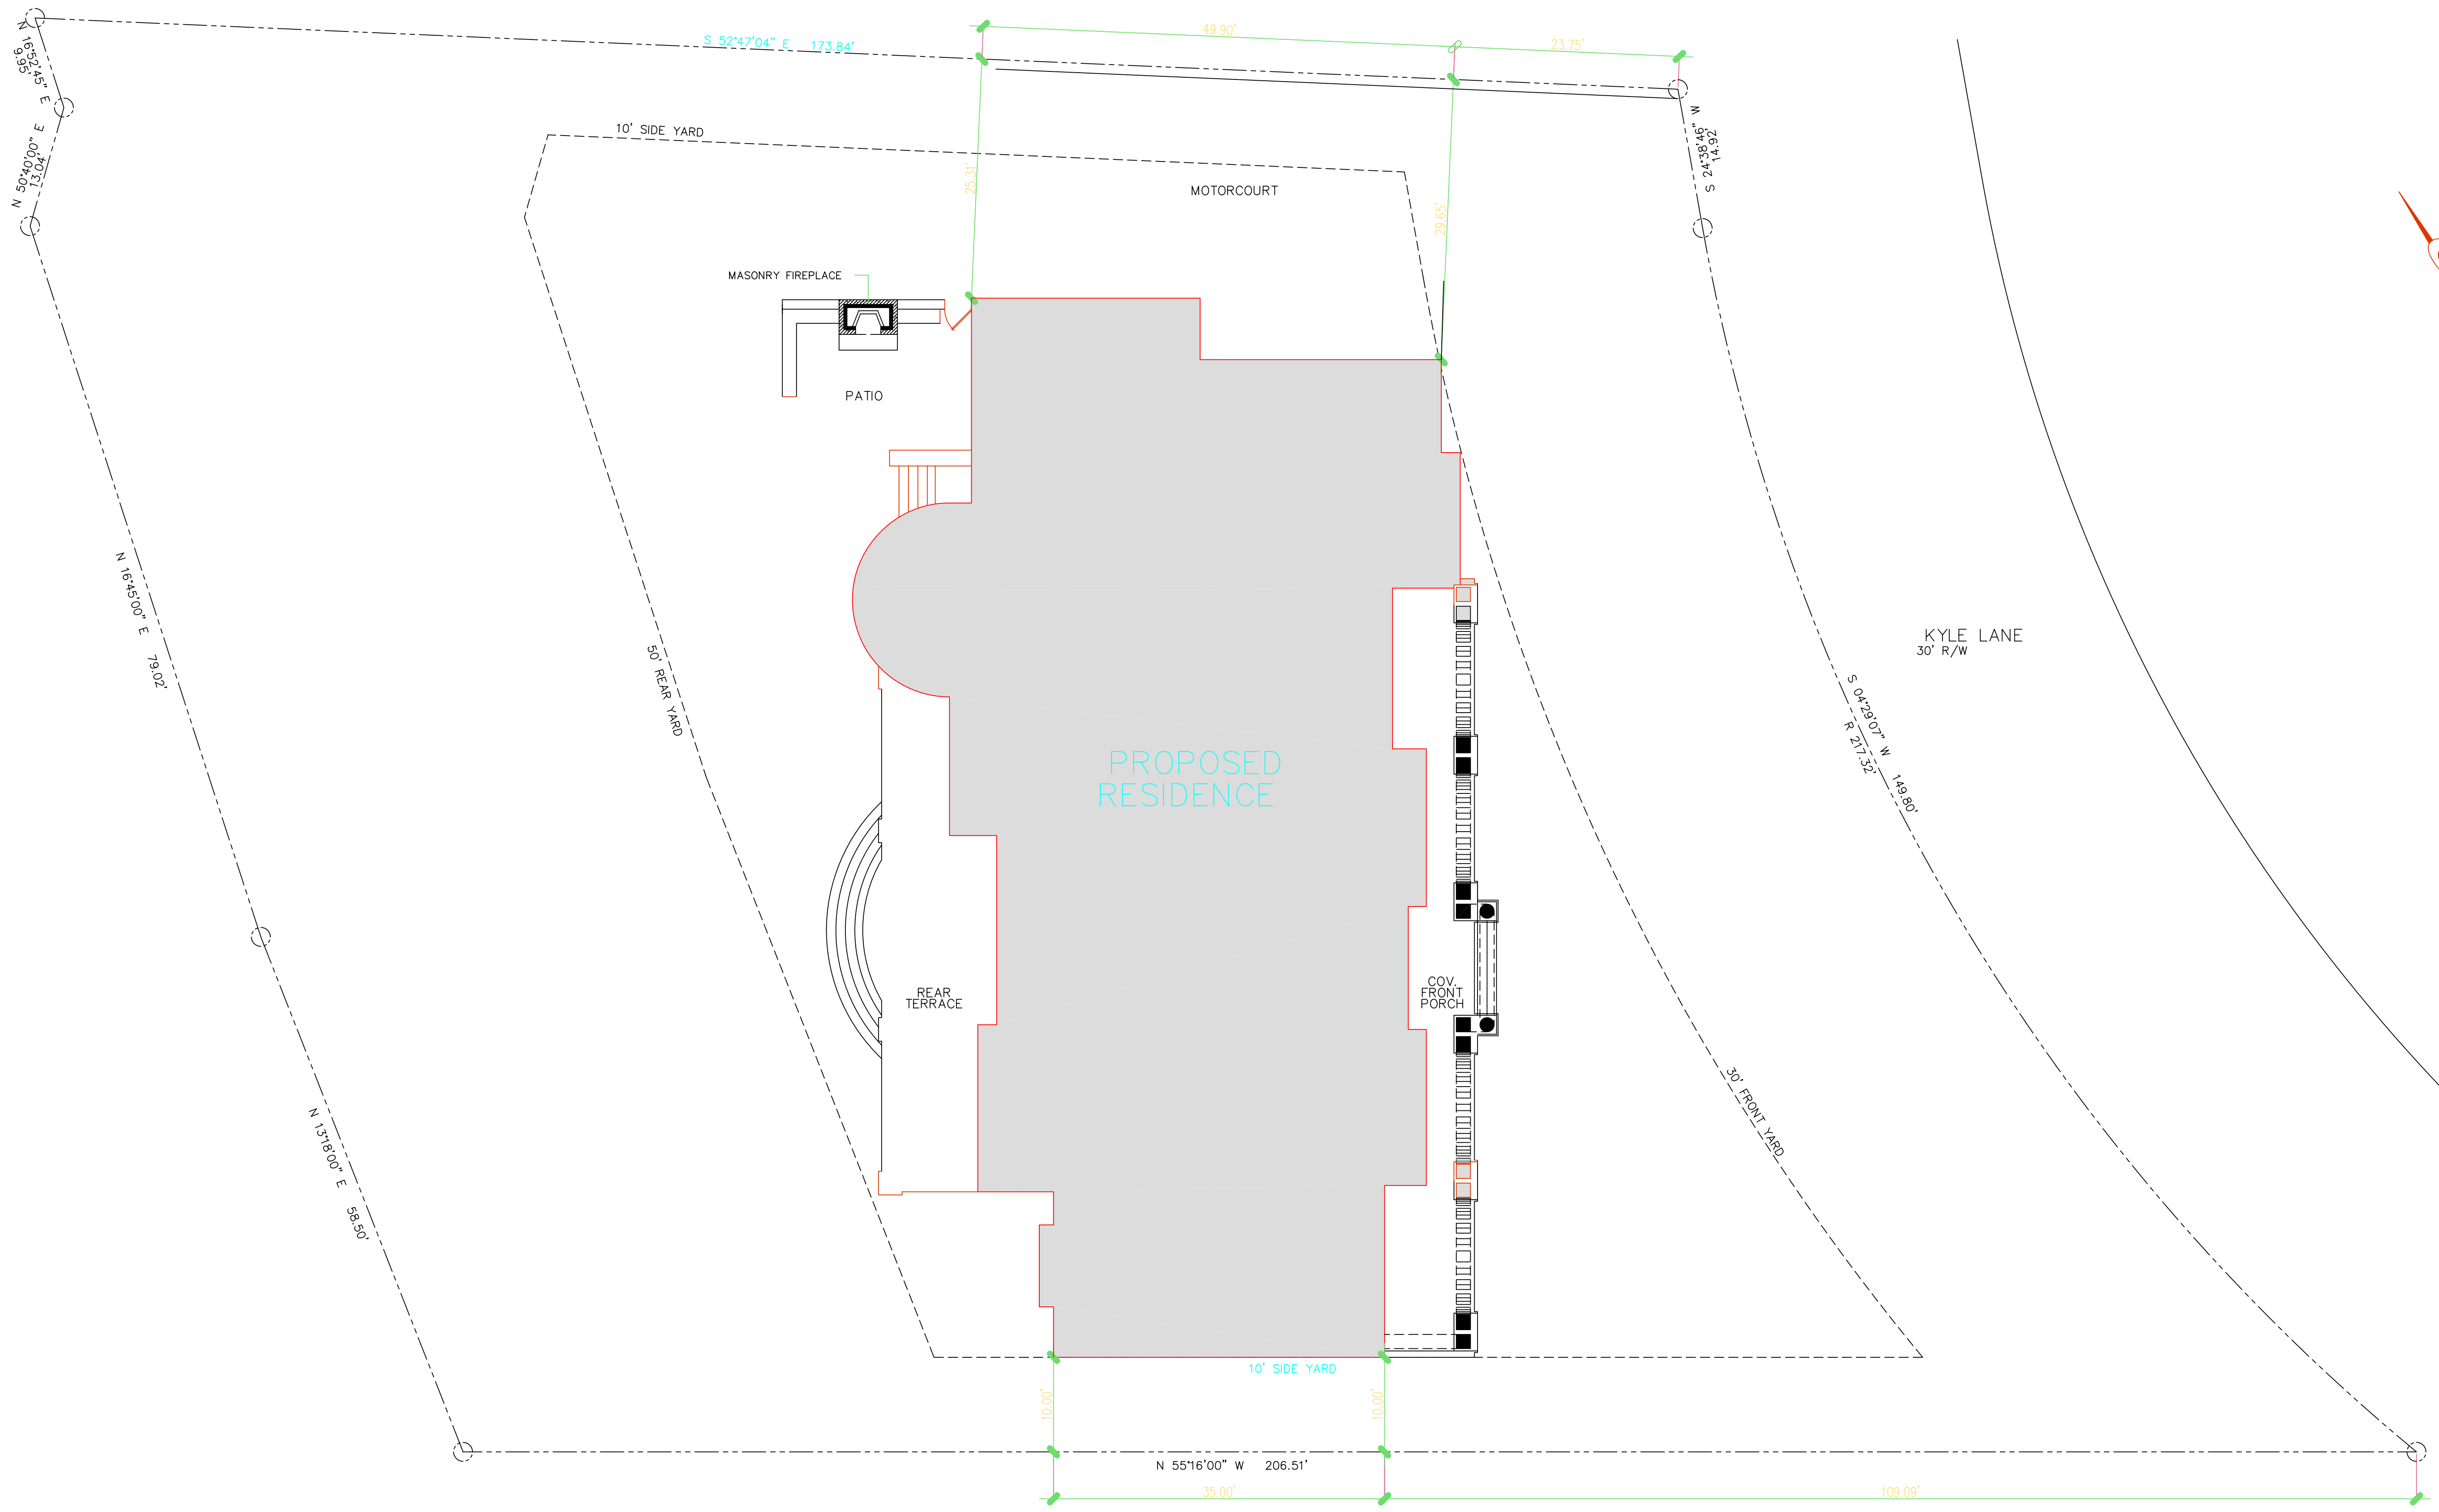

LOT 285

KYLE LANE
30' R/W

PROPOSED
RESIDENCE

LOT 283